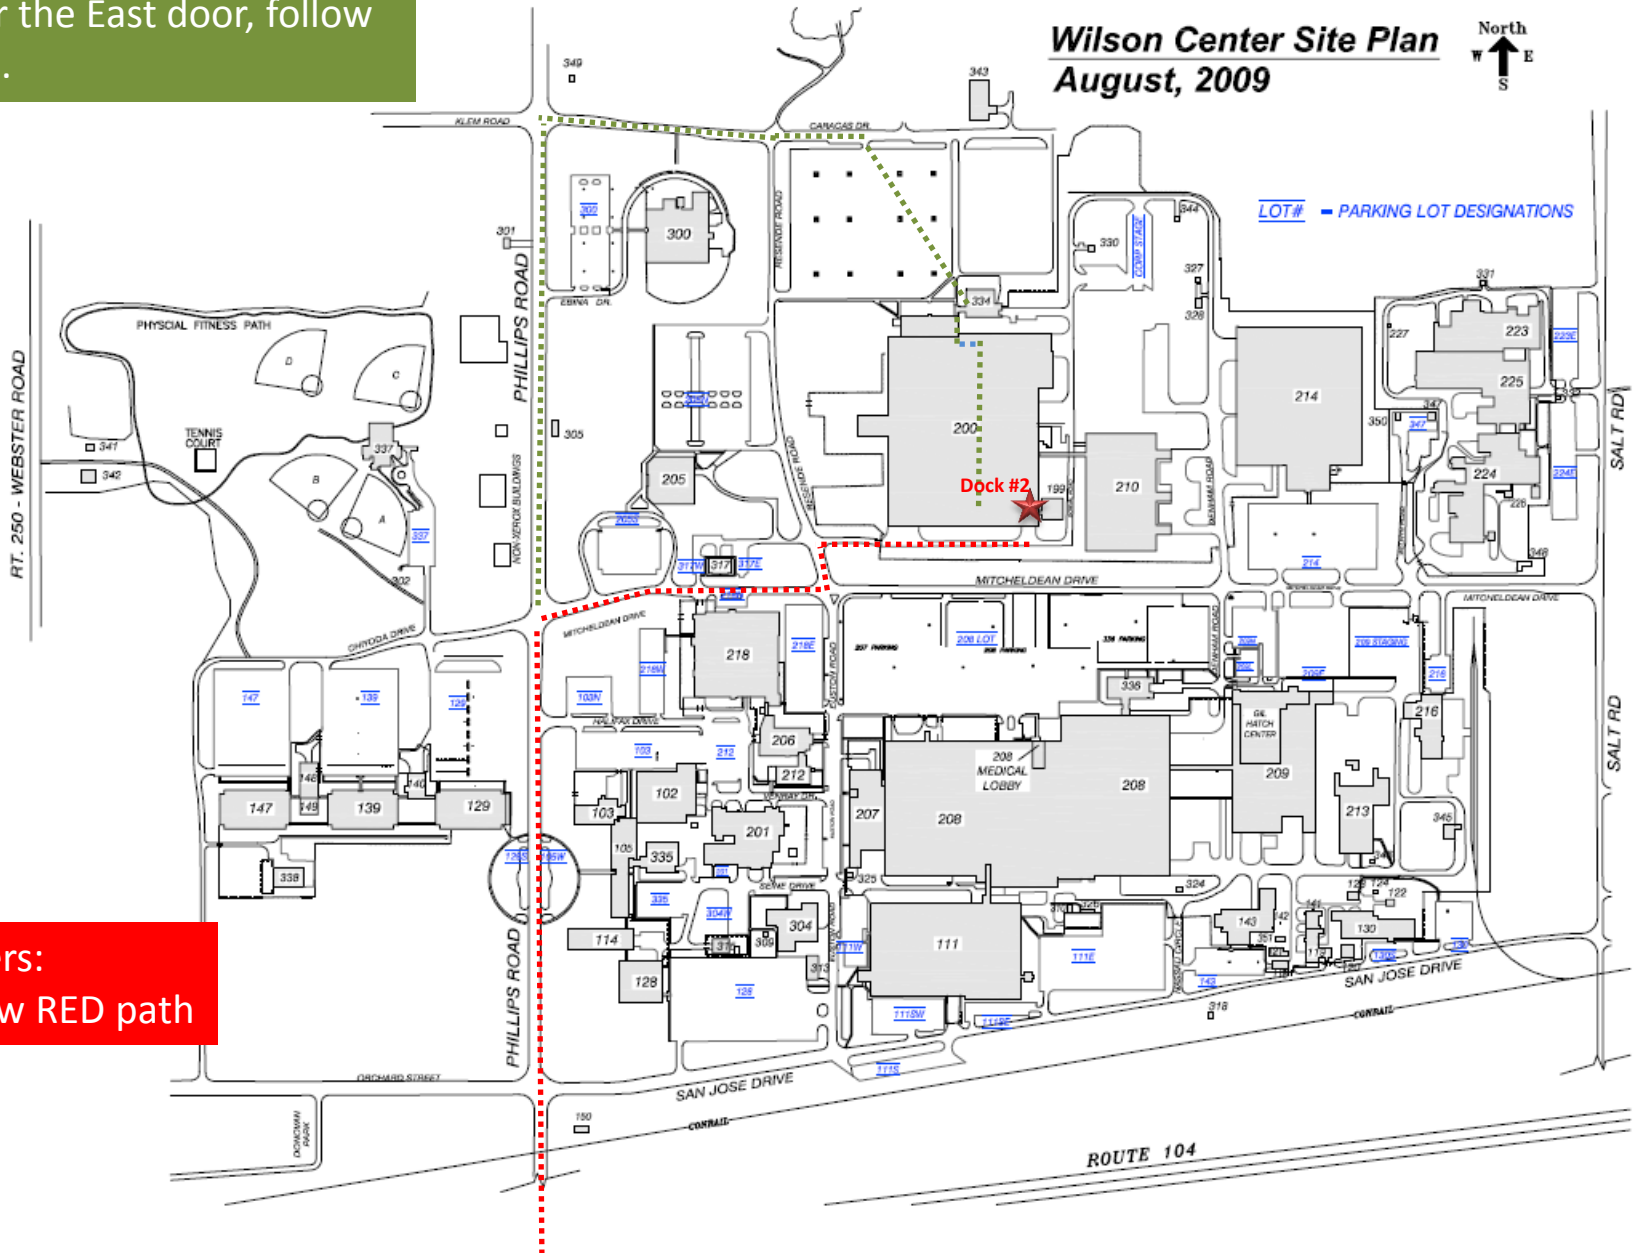

Non-driver Volunteers:  
Follow GREEN path  
Enter the East door, follow  
signs.

### Wilson Center Site Plan August, 2009

LOT# - PARKING LOT DESIGNATIONS

Drivers:  
Follow RED path

ROUTE 104